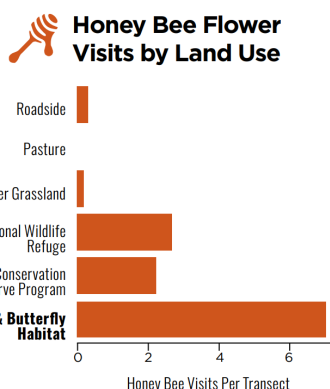

A recent research study done by the US Geological Survey shows that our NextGen pollinator habitats are up to 8x more effective than other habitats.