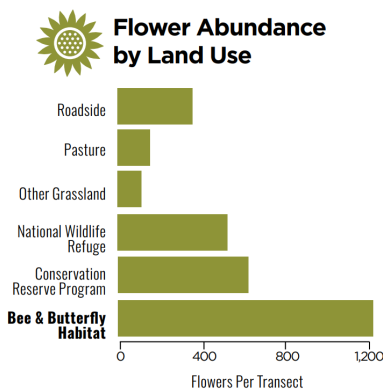

A recent research study done by the US Geological Survey shows that our NextGen pollinator habitats are up to 8x more effective than other habitats.