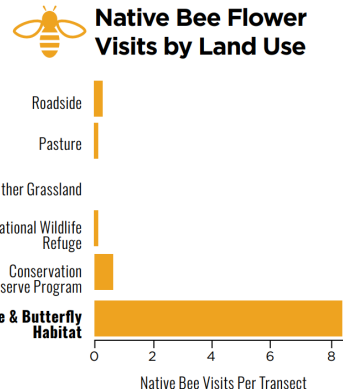

A recent research study done by the US Geological Survey shows that our NextGen pollinator habitats are up to 8x more effective than other habitats.