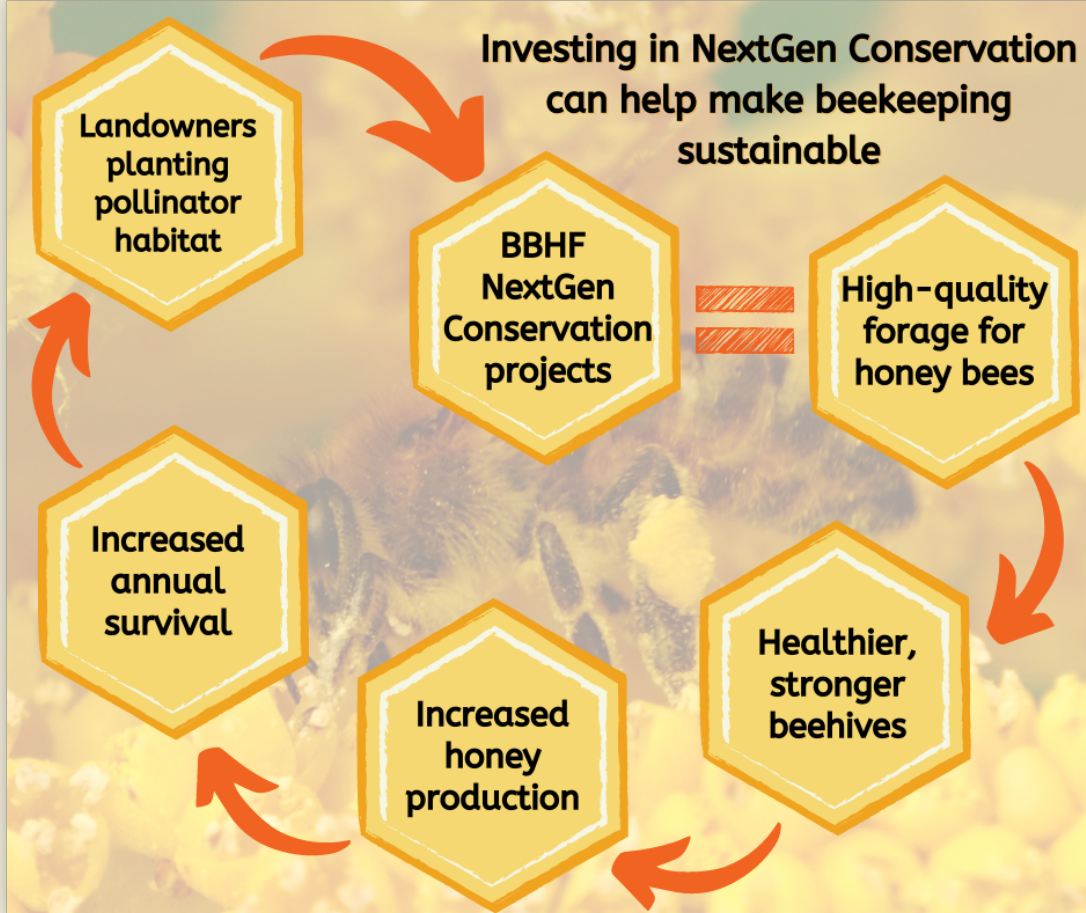

HONEY BEES ARE IN TROUBLE, LOCAL BEEKEEPERS NEED YOUR HELP

**2 ACRES
SUPPORTS
5 HIVES PER
YEAR**

NextGen Conservation projects work with multiple stakeholders to produce increased pollinator health and habitat benefits that lead to better outcomes for honey bees and honey production.

Sign up today for **FREE** seed in the Seed A Legacy program!

Habitat decline is a major factor in pollinator health decline. A small portion of your land can make a big difference!

www.BeeAndButterflyFund.org